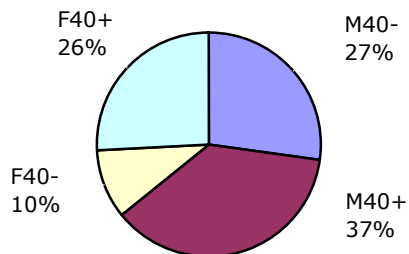

Legend F40- (Female under 40 years)
F40+ (Female over 40 years)

M40- (Male under 40 years)
M40+ (Male over 40 years)

Demographics

Participation